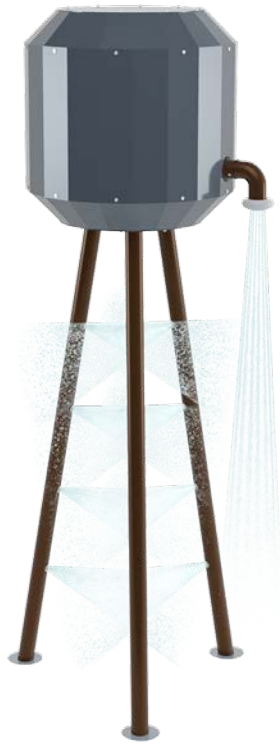

WATER TOWER

0010-1786

See Specification Sheet for product data.

WATER EFFECT

SPRAY

INSTALLATION

ZERO-DEPTH + WADING POOL

PLAYPHASE™

DETACHABLE MOUNTING SYSTEM

PLAY OPPORTUNITIES:

The Water Tower provides a cool oasis on a sun-drenched journey. It's large spout drenches waterplayers below, while smaller spray nozzles create a refreshing mist.

COGNITIVE

SOCIAL

PHYSICAL

CREATIVE

Play is fundamental in childhood development, health and wellbeing. Waterplay products are designed using research that supports cognitive, social and emotional, creative and physical growth. The above icons represent the leading attributes associated with this play feature.