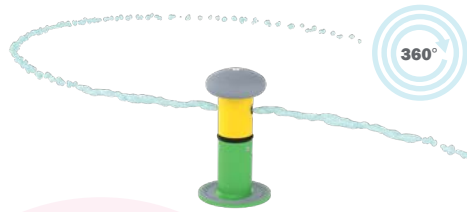

WATER WEAVER 1

0010-5834

**AIM!
SPIN!
SKIP!**

See Specification Sheet for product data.

WATER EFFECT

WEAVING SPRAY PATTERN

INSTALLATION

ZERO-DEPTH

PLAYPHASE™

DETACHABLE MOUNTING SYSTEM

PLAY OPPORTUNITIES:

With two rotating nozzles on an 360° rotational hub, the low-to-ground, weaving water creates a skipping spray that encourages collaboration, heightens spatial awareness and coordination, and promotes physical strength bone density.

COGNITIVE

SOCIAL

PHYSICAL

CREATIVE

Play is fundamental in childhood development, health and wellbeing. Waterplay products are designed using research that supports cognitive, social and emotional, creative and physical growth. The above icons represent the leading attributes associated with this play feature.