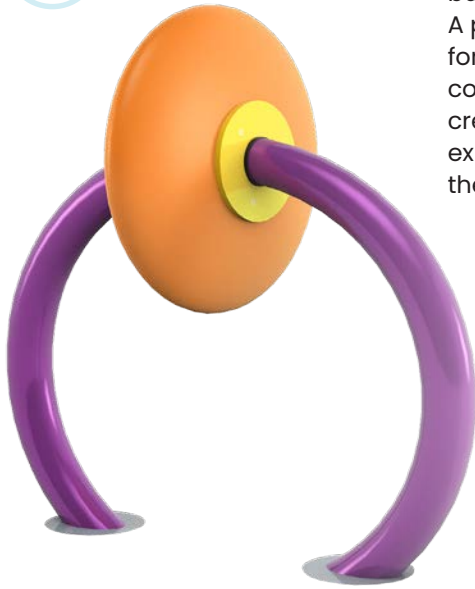

# RINGMASTER

0010-1432

Optimize water use and maximize play value with Waterplay's on demand button activators. A perfect solutions for reducing water consumption while creating a dynamic play experience. **SPIN** to start the flow of water.

See Specification Sheet for product data.

**WATER EFFECT**

N/A

**INSTALLATION**

ZERO-DEPTH

**PLAYPHASE™**

DETACHABLE MOUNTING SYSTEM

## PLAY OPPORTUNITIES:

Bring surrounding play features to life by spinning the Ringmaster's magic sphere handle. Waterplay's Action Activators™ are the perfect blend of play value and water conservation.

COGNITIVE

SOCIAL

PHYSICAL

CREATIVE

Play is fundamental in childhood development, health and wellbeing. Waterplay products are designed using research that supports cognitive, social and emotional, creative and physical growth. The above icons represent the leading attributes associated with this play feature.