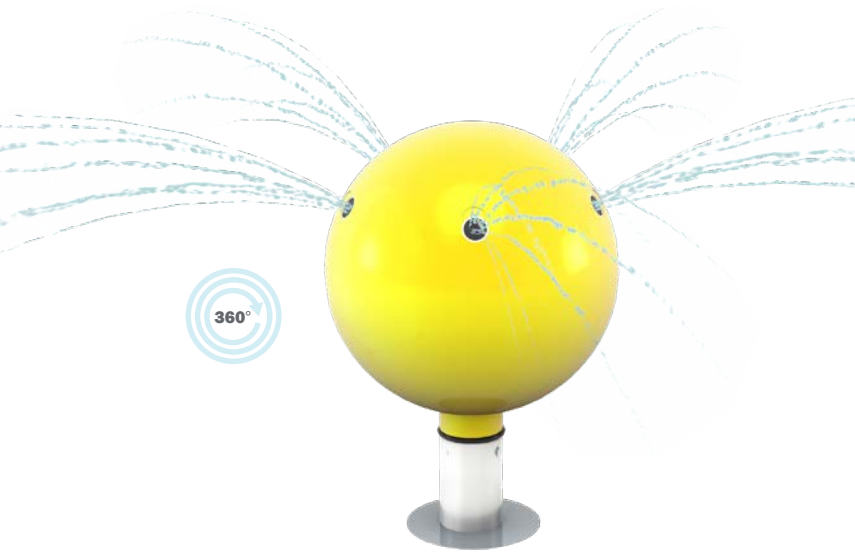

SPINNY SQUIRT

0010-0512

See Specification Sheet for product data.

WATER EFFECT

MULTIPLE STREAMS

INSTALLATION

ZERO-DEPTH + WADING POOL

PLAYPHASE™

DETACHABLE MOUNTING SYSTEM

PLAY OPPORTUNITIES:

Little waterplayers can rotate Spinnny Squirt 360° as they get sprayed from all sides. Encourages motor and cognitive skills development.

COGNITIVE

SOCIAL

PHYSICAL

CREATIVE

Play is fundamental in childhood development, health and wellbeing. Waterplay products are designed using research that supports cognitive, social and emotional, creative and physical growth. The above icons represent the leading attributes associated with this play feature.