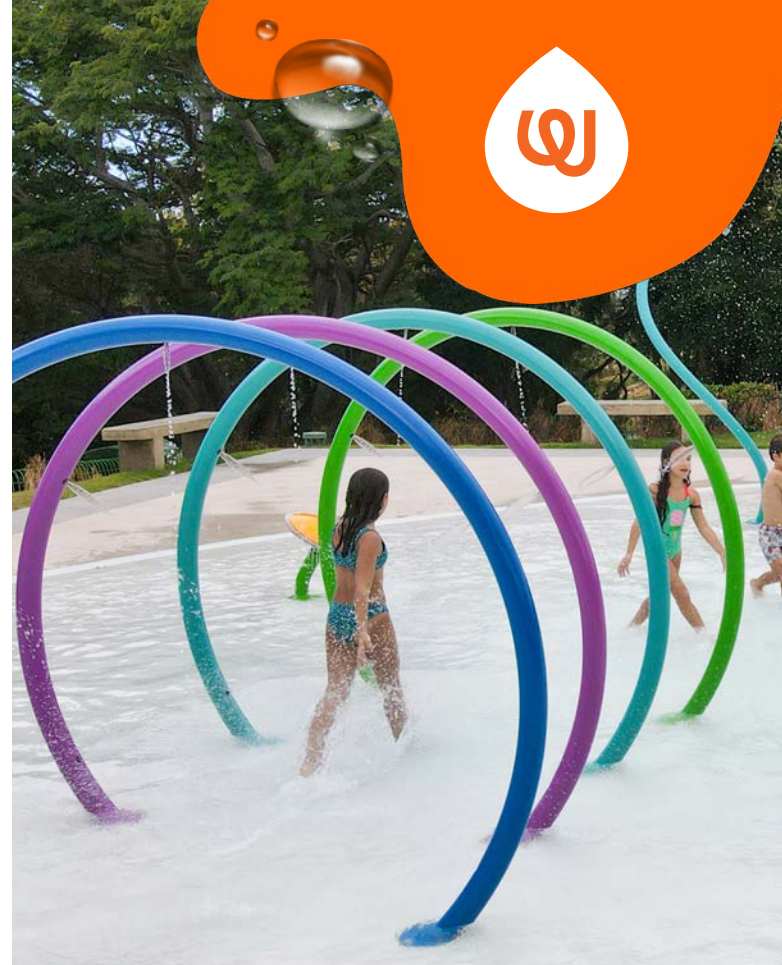

# SPIRAL TUNNEL

0010-0377

At a height of 6'3" (192cm), the Spiral Tunnel is fun for all ages and abilities.

See Specification Sheet for product data.

**WATER EFFECT**  
SPRAY

**INSTALLATION**  
ZERO-DEPTH + WADING POOL

## PLAY OPPORTUNITIES:

Waterplayers scurry through the four loops in the Spiral Tunnel while getting sprayed from the multiple nozzles. An instant favourite on any play pad.

COGNITIVE

SOCIAL

PHYSICAL

Play is fundamental in childhood development, health and wellbeing. Waterplay products are designed using research that supports cognitive, social and emotional, creative and physical growth. The above icons represent the leading attributes associated with this play feature.